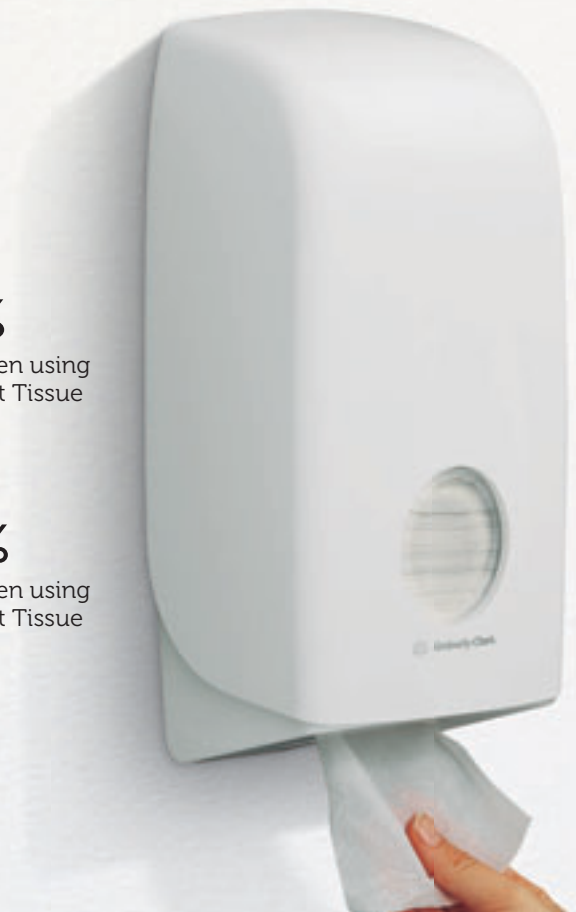

Folded Toilet Tissue

Usage only
0.97m per event

Jumbo Roll Toilet Tissue

Usage 1.40m per event

30%

SAVING when using
Folded Toilet Tissue

Small Roll Toilet Tissue

Usage 1.65m per event

40%

SAVING when using
Folded Toilet Tissue

AQUARIUS* Folded Hand-Towel Dispenser includes patented overfill device.

Smart Dispensing Test. Euro Interfolded Toilet Tissue. Kimberley Clark-Europe, October 2000. Figures refer to male usage.