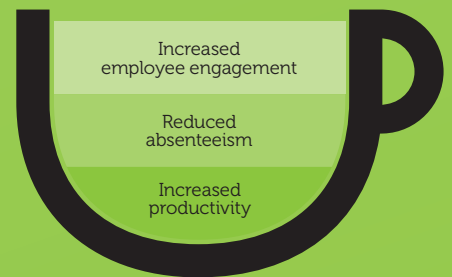

Helping you to create a **healthy** workplace

More than ever, organisations are operating in uncertain and challenging economic times, with the added pressure of operating with leaner workforces. It is therefore vital that organisations protect and look after their employees' well-being and health and make sure that their workforce is healthy, motivated and engaged.

The HEALTHY WORKPLACE PROJECT* from KIMBERLY-CLARK PROFESSIONAL* is an innovative approach to hand and washroom hygiene that helps employees understand, eliminate and prevent the spread of germs throughout their workplace.

The Project offers companies advice and practical support to enable them to install the best possible hygiene systems around the workplace and, most importantly, inspire staff to use them regularly – steps that could help prevent the spread of germs that cause a range of illnesses.